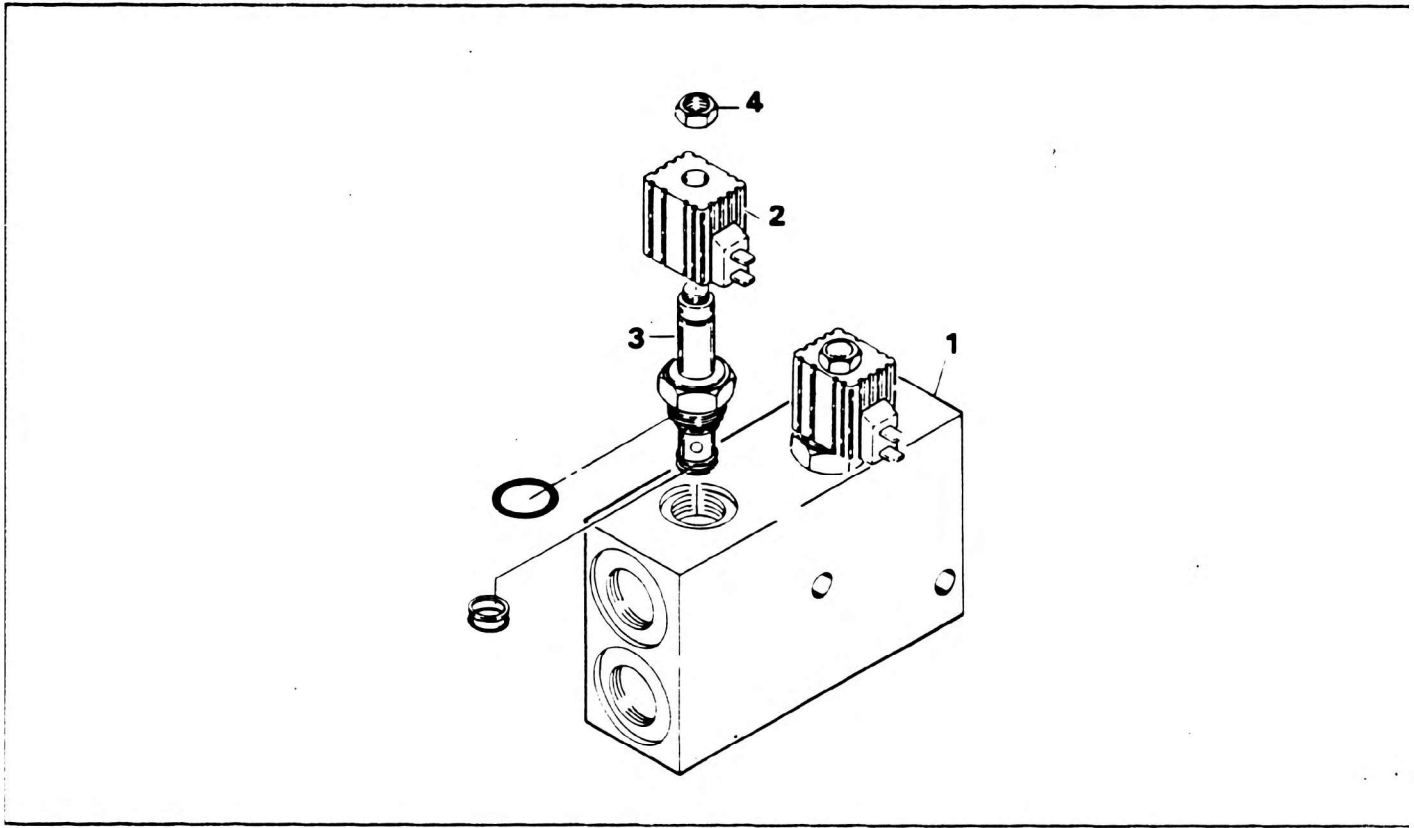

VALVE ASSEMBLY - SOLENOID

GROVE

NO.	PART NO.	QTY	DESCRIPTION	NO.	PART NO.	QTY	DESCRIPTION
	7-926-001986		COMPLETE ASSY				
1	NOT SERVICED	1	BODY				
2	9-926-105028	2	COIL				
3	9-926-105029	2	CARTRIDGE				
			9926106061 REPAIR KIT				
			INCLUDES NBR 4				
4	9-926-104116	1	NUT				
			INCLUDED IN NBR 3				